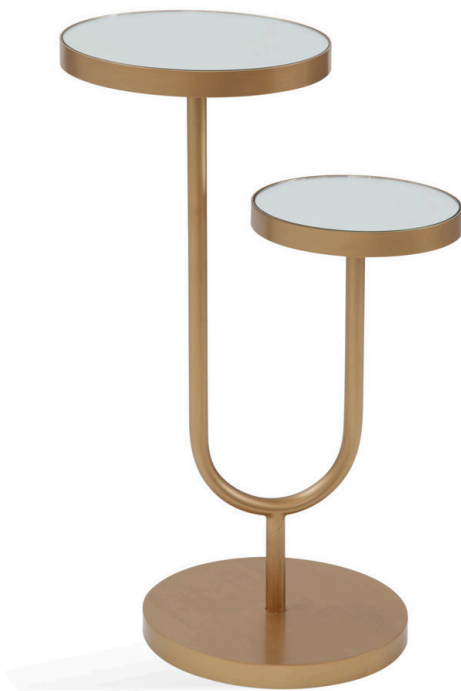

Color: Belize Blue

Dimensions: 18"W x 18"D x 23"H

\$495.00

Madeline Side Table

The Madeline Side Table is soon to be your favorite sidekick. The round, three-tiered end table delivers surface area and style in one space-conscious piece. Our table is crafted from solid mahogany with an open circular silhouette and a white distressed finish. The two shelves are a perfect place to organize magazines or books, lending much-needed storage.

Color: White Charlestone French Distressed

Dimensions: 24"W x 24"D x 26.8"H

\$370.00

Scale Table

The Scale Table has a unique look to match its name. This modern end table combines a beveled stone top and a gold base to create a transitional statement to place as a drink table anywhere. This edgy side table is movable, lightweight and perfect for martinis with friends.

Color: Gold

Dimensions: 15"W x 10"D x 25"H

\$225.00

Windsor Table

The Windsor Table combines a beveled stone top and a brass base to create a modern statement that you can place as an end table anywhere. This edgy side table is perfect for any urban or industrial style home.