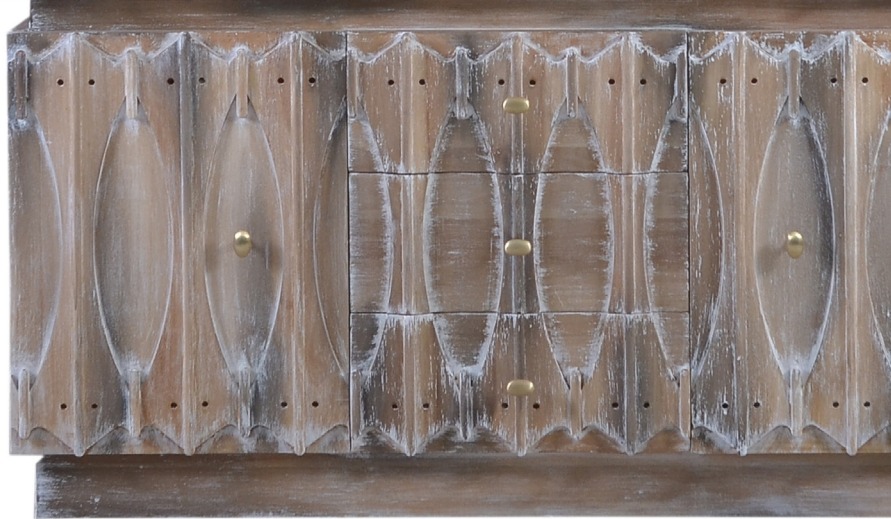

Color: Beatnik / Sedum Interior

Dimensions: 78"W x 19"D x 82"H

\$2,995.00

Jagger Cabinet

Cigar mold wood detailing with a hidden pop of color inside gives the Jagger Cabinet an elegantly modern edge. Crafted from solid mahogany, its hand-carved details add a dash of dimension to your decor while its natural and white distressed finish gives it a modern boho look. Its two double hinged doors open to reveal one shelf, perfect for any dining room or bedroom. The bright green interior will give your room the pop of color you've been looking for. Two additional bottom doors open to more cabinets and three drawers provide stylish and functional storage.

Color: Beatnik / Groovy Green Interior

Dimensions: 68"W x 20"D x 82"H

\$3,200.00

Whitestone Cabinet with Mirrors

Our Whitestone Cabinet with Mirrors hides your 55" television effortlessly with its bifold doors and smooth grey painted finish. The 6 drawers are perfect for storage making this solid mahogany piece the perfect focal point of any living room.

Color: Martinique / French Linen Interior with Antique Glass
Dimensions: 65"W x 20" D x 80" H

\$3,200.00

Whitestone Cabinet

Our Whitestone Cabinet hides your 55" television effortlessly with its bifold doors, antique glass and smooth grey painted finish. The 6 drawers are perfect for storage making this solid mahogany piece the perfect focal point of any living room.