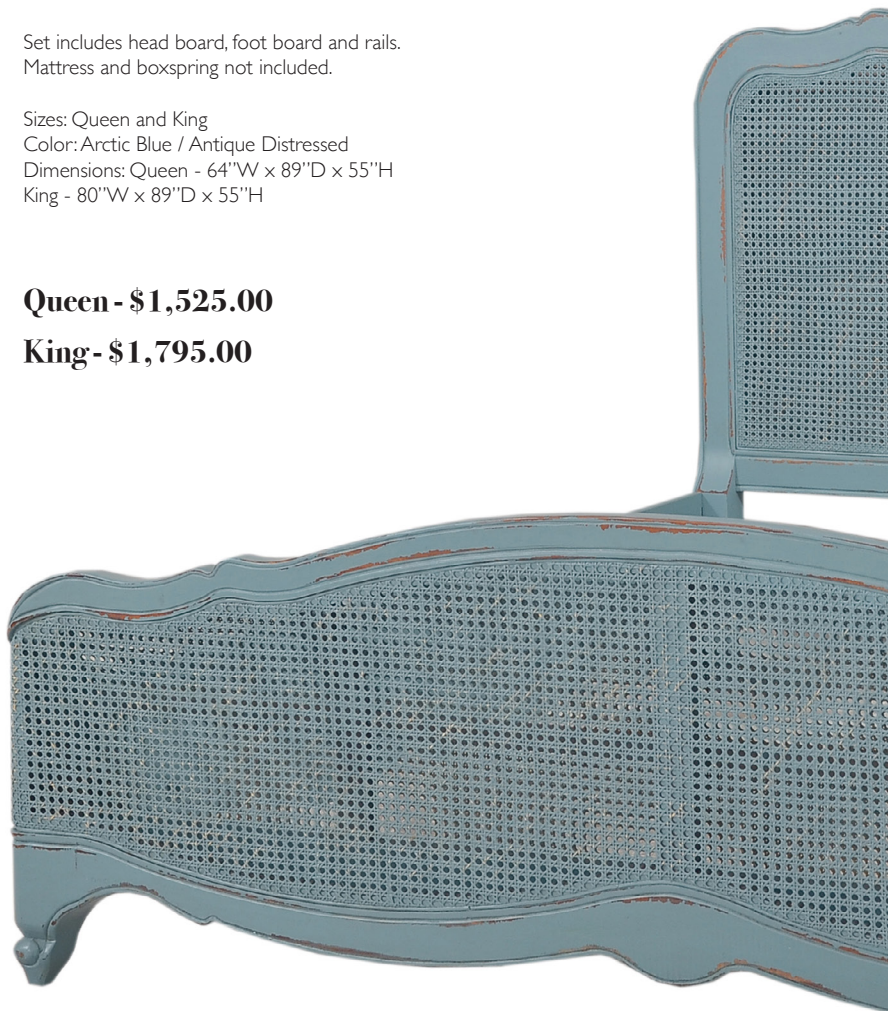

Set includes head board, foot board and rails.
Mattress and boxspring not included.

Sizes: Queen and King

Color: Arctic Blue / Antique Distressed

Dimensions: Queen - 64"W x 89"D x 55"H

King - 80"W x 89"D x 55"H

Queen - \$1,525.00

King - \$1,795.00

Bella Bed

Fit for a princess, our Bella bed is a simple and curved solid mahogany bed. The teal hand painted finish adds a colorful splash to any style bedroom.

Set includes head board, foot board and rails.
Mattress and box spring not included.

Sizes: Queen and King

Color: Teal

Dimensions: Queen - 66.5"W x 89.5"D x 65.5" H

King - 83"W x 89"D x 66"H

Queen - \$1,995.00

King - \$2,795.00

Jekyll Bed

Incredible hand carving by a master craftsman signify our Jekyll Bed. The tall headboard with beautiful panel detailing creates depth in a traditional bedroom. Its solid mahogany construction is guaranteed to add elegance and quality to any master suite.