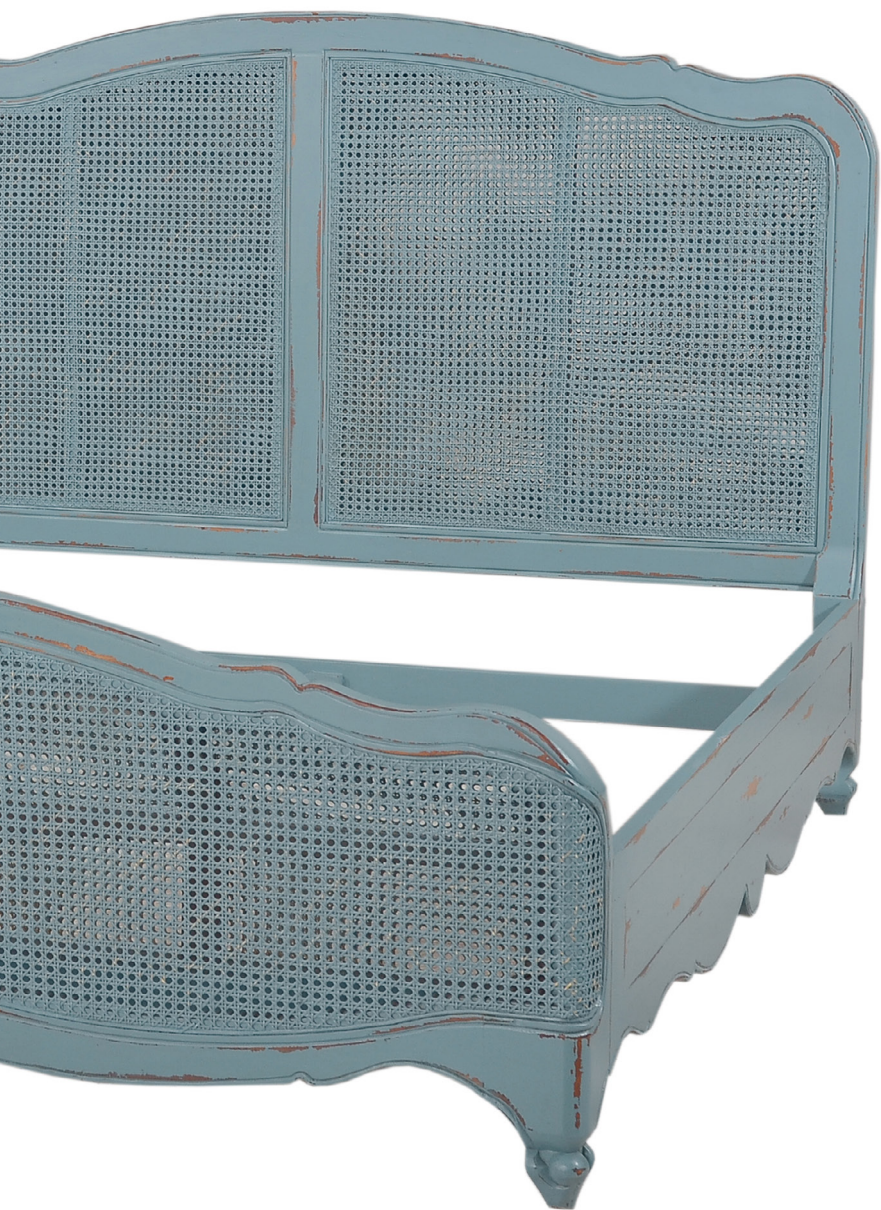

Set includes head board, foot board and rails.
Mattress and boxspring not included.

Sizes: Queen and King

Color: Arctic Blue / Antique Distressed

Dimensions: Queen - 64"W x 89"D x 55"H

King - 80"W x 89"D x 55"H

Queen - \$1,525.00

King - \$1,795.00

Bella Bed

Fit for a princess, our Bella bed is a simple and curved solid mahogany bed. The teal hand painted finish adds a colorful splash to any style bedroom.

Set includes head board, foot board and rails.
Mattress and box spring not included.